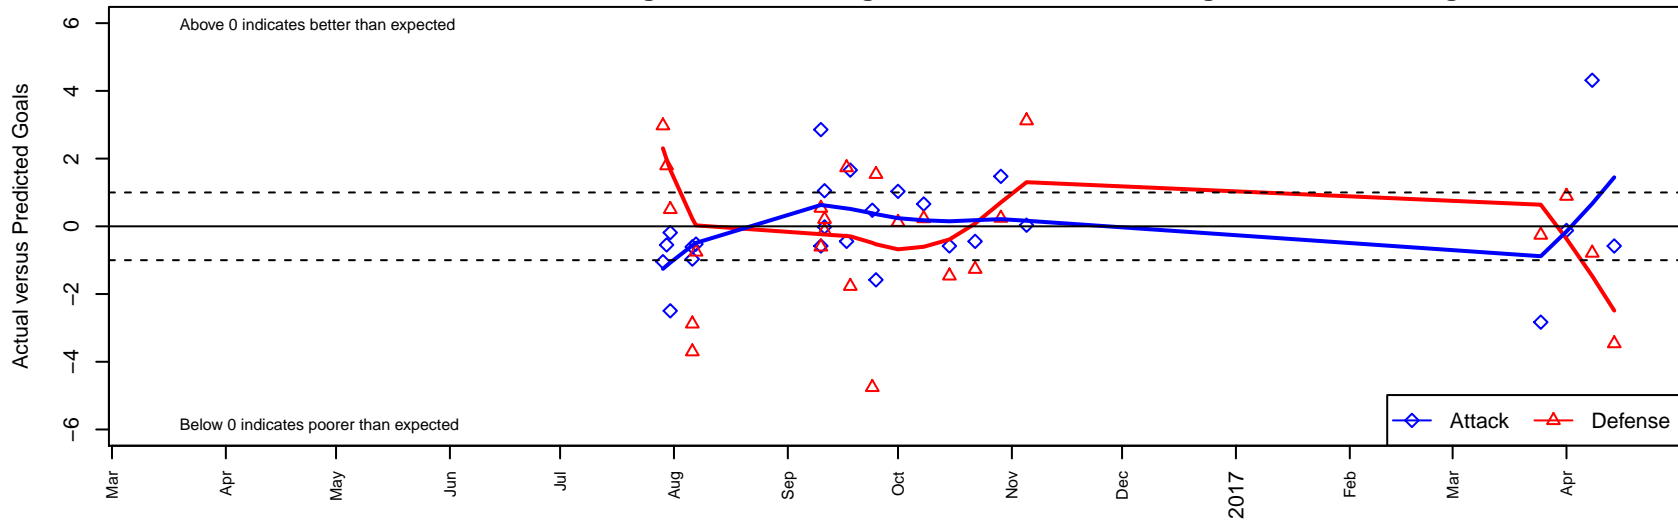

WA East G05

Washington East SC
 Spokane, WA
 G05 total strength=449
 attack=0.43 defense=0.2
 fall league = PSPL–Inland Copa 1 U12
 spr league = Spr PSPL–Inland Copa 1 U12

alt names used:
 WASHINGTON EAST GIRLS '05 – WASHINGT
 Washington EAST SC '05/'06
 WASHINGTON EASTWASHINGTON EAST GI
 WASHINGTON EASTWASHINGTON EAST GI
 Washington EAST SC '05/'06
 WASHINGTON EAST GIRLS '05 – WASHINGT

Venues played:
 2016 River City Cup U12 (2005) U12
 2016 Spokane Cup U12
 2016 Pend Orielle Cup U12 Silver
 2016 PSPL–Inland Copa 1 U12
 2016 Spr PSPL–Inland Copa 1 U12

WA East G05
 Dots are actual minus expected GF (blue circles) and GA (red triangles).
 Blue line is smoothed change in attack strength. Red is smoothed change in defense strength.

**attack and defense variance (black dot)
relative to other teams
and top 10 in region**

**attack and defense rating
relative to others at age
and all opponents in last 13 months**

Performance relative to 13 month average