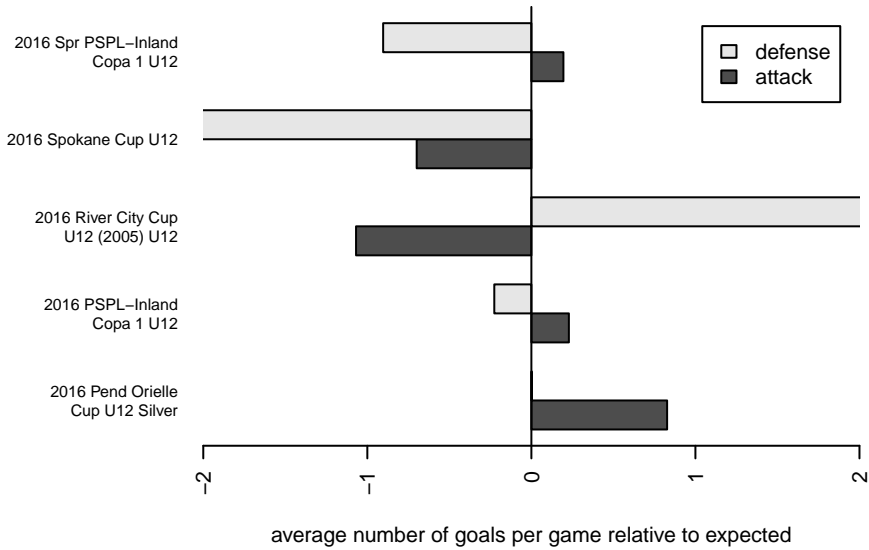

WA East G05

Washington East SC
 Spokane, WA
 G05 total strength=449
 attack=0.43 defense=0.2
 fall league = PSPL–Inland Copa 1 U12
 spr league = Spr PSPL–Inland Copa 1 U12

alt names used:
 WASHINGTON EAST GIRLS '05 – WASHINGT
 Washington EAST SC '05/'06
 WASHINGTON EASTWASHINGTON EAST GI
 WASHINGTON EASTWASHINGTON EAST GI
 Washington EAST SC '05/'06
 WASHINGTON EAST GIRLS '05 – WASHINGT

Venues played:
 2016 River City Cup U12 (2005) U12
 2016 Spokane Cup U12
 2016 Pend Orielle Cup U12 Silver
 2016 PSPL–Inland Copa 1 U12
 2016 Spr PSPL–Inland Copa 1 U12

WA East G05
 Dots are actual minus expected GF (blue circles) and GA (red triangles).
 Blue line is smoothed change in attack strength. Red is smoothed change in defense strength.

**attack and defense variance (black dot)
relative to other teams
and top 10 in region**

**attack and defense rating
relative to others at age
and all opponents in last 13 months**

Performance relative to 13 month average