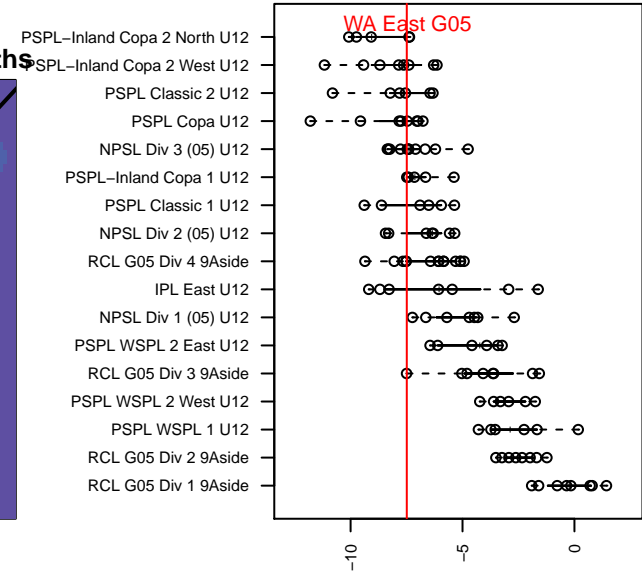

WA East G05

Washington East SC
 Spokane, WA
 G05 total strength=449
 attack=0.43 defense=0.2
 fall league = PSPL–Inland Copa 1 U12
 spr league = Spr PSPL–Inland Copa 1 U12

alt names used:
 WASHINGTON EAST GIRLS '05 – WASHINGT
 Washington EAST SC '05/'06
 WASHINGTON EASTWASHINGTON EAST GI
 WASHINGTON EASTWASHINGTON EAST GI
 Washington EAST SC '05/'06
 WASHINGTON EAST GIRLS '05 – WASHINGT

Venues played:
 2016 River City Cup U12 (2005) U12
 2016 Spokane Cup U12
 2016 Pend Orielle Cup U12 Silver
 2016 PSPL–Inland Copa 1 U12
 2016 Spr PSPL–Inland Copa 1 U12

WA East G05
 Dots are actual minus expected GF (blue circles) and GA (red triangles).
 Blue line is smoothed change in attack strength. Red is smoothed change in defense strength.

**attack and defense variance (black dot)
relative to other teams
and top 10 in region**

**attack and defense rating
relative to others at age
and all opponents in last 13 months**

Performance relative to 13 month average