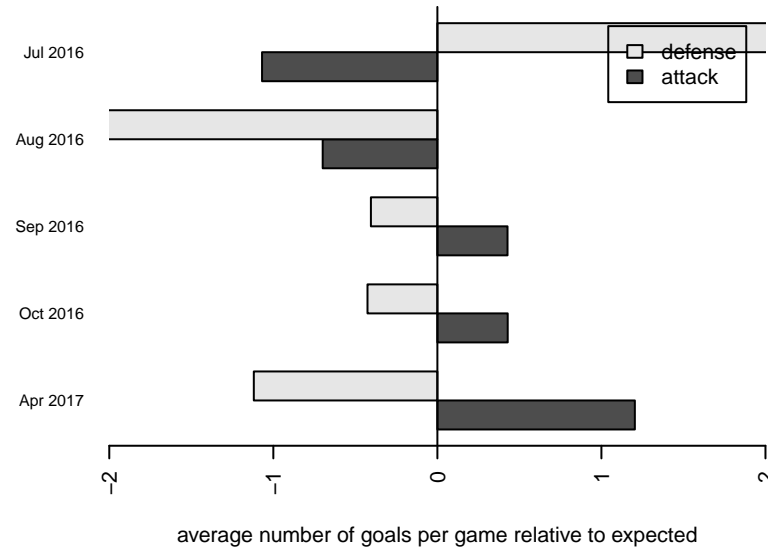

Performance relative to 13 month average